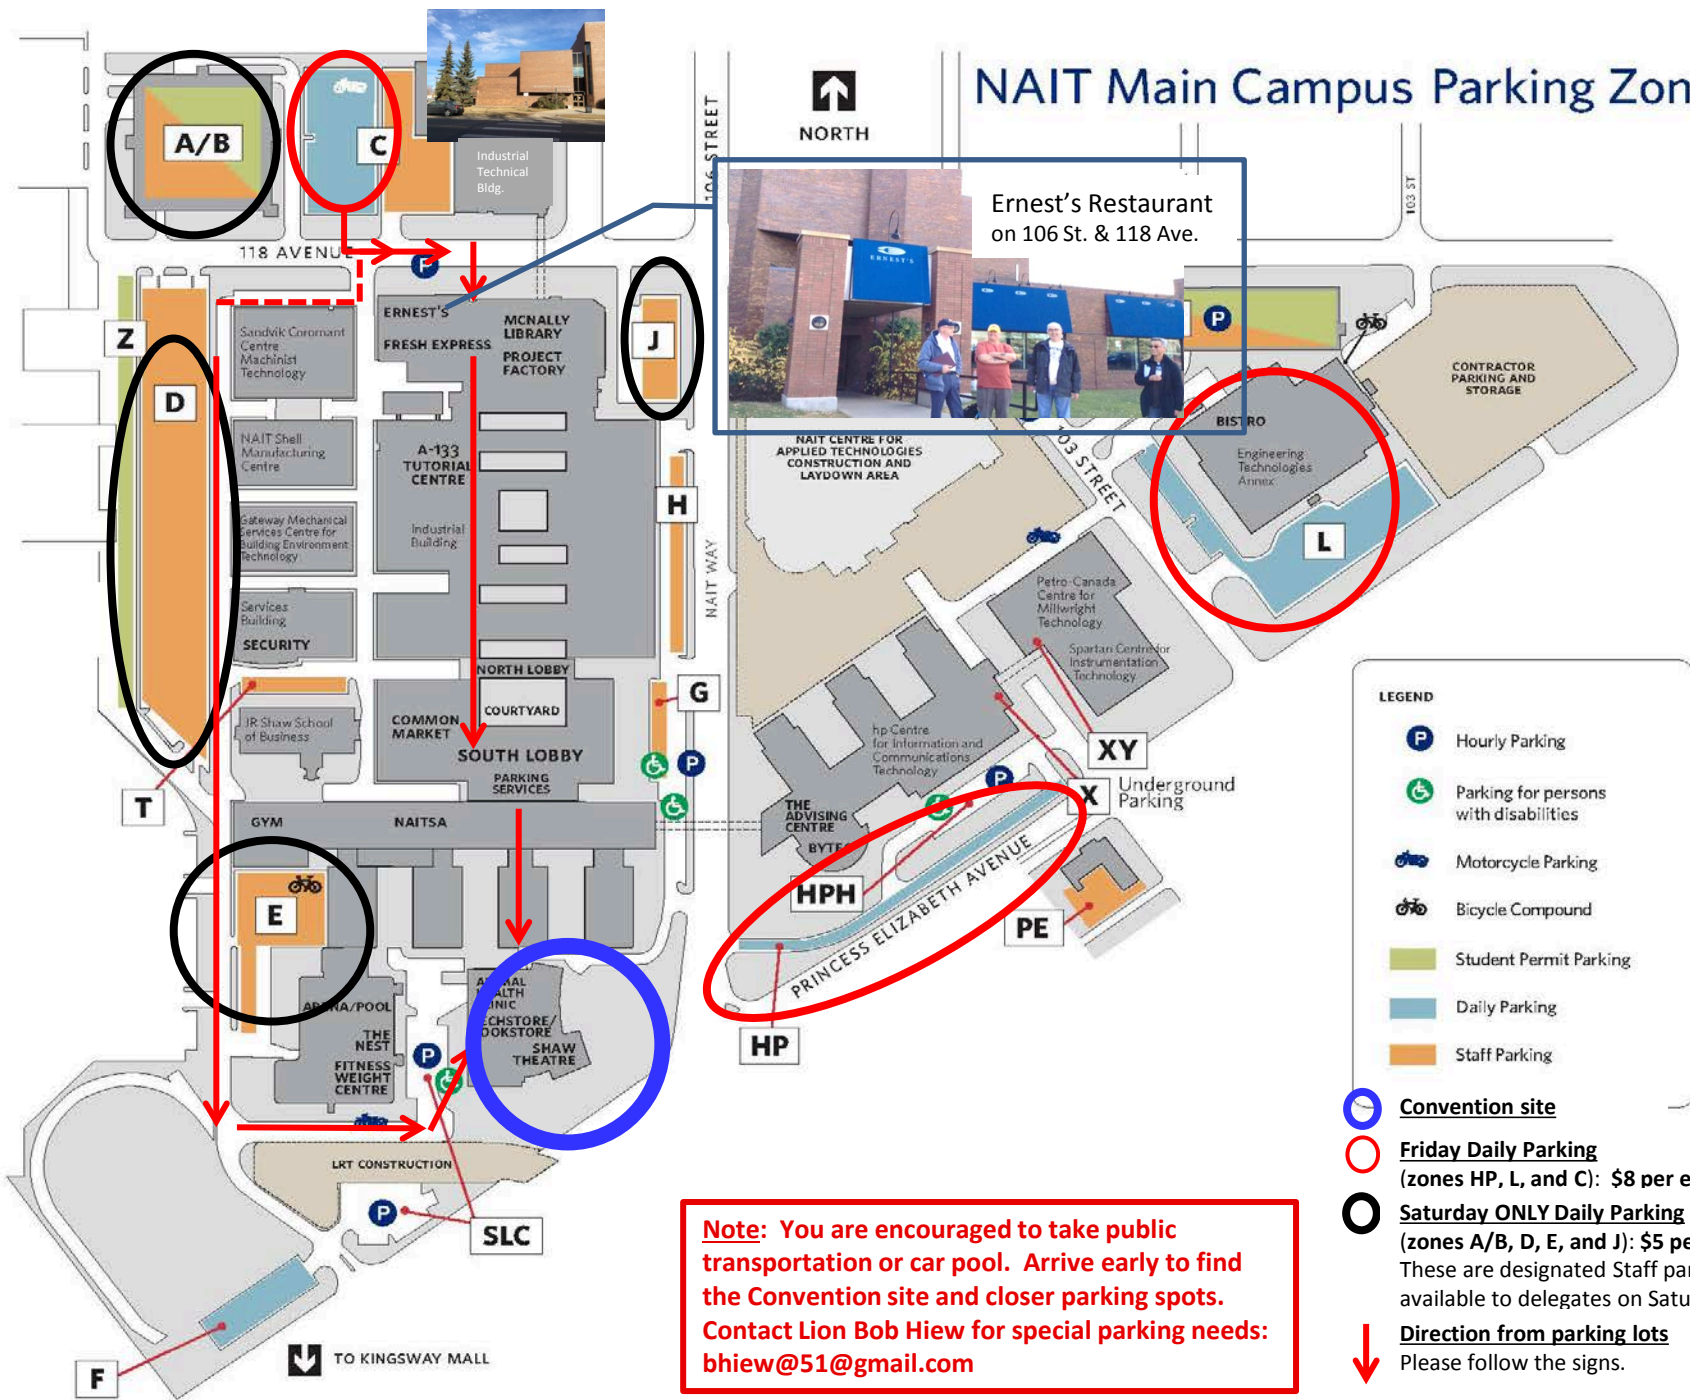

NAIT Main Campus Parking Zones

LEGEND

-  Hourly Parking
-  Parking for persons with disabilities
-  Motorcycle Parking
-  Bicycle Compound
-  Student Permit Parking
-  Daily Parking
-  Staff Parking

-  **Convention site**
-  **Friday Daily Parking**
(zones HP, L, and C): \$8 per entry
-  **Saturday ONLY Daily Parking**
(zones A/B, D, E, and J): \$5 per entry
These are designated Staff parking and available to delegates on Saturday only.
-  **Direction from parking lots**
Please follow the signs.

Note: You are encouraged to take public transportation or car pool. Arrive early to find the Convention site and closer parking spots. Contact Lion Bob Hiew for special parking needs: bhiew@51@gmail.com